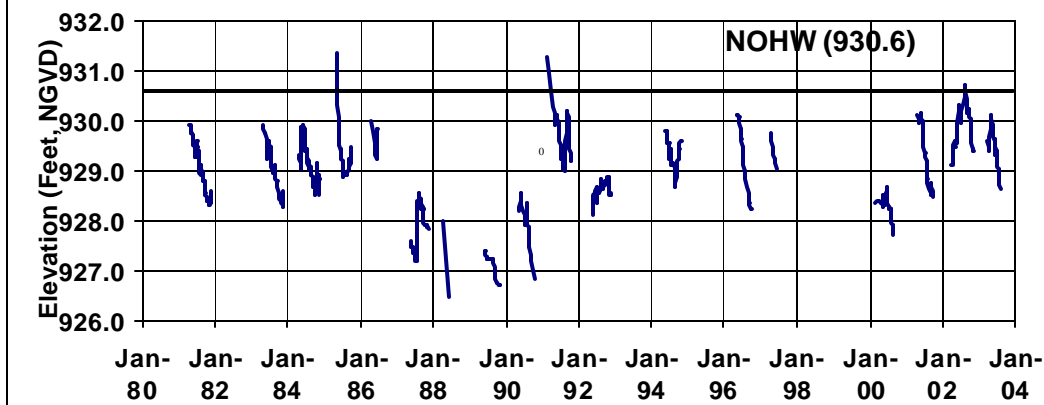

Parley Lake

Upper Watershed

2003 Report Card Grade D

Lake Data

Surface Area:	242	Acres
Maximum Depth:	18	Feet
Mean Depth:	6.83	Feet
Watershed Area to Surface Area:	9.1:1	

Definitions:

TP: Total phosphorus

SRP: Soluble reactive phosphorus

— Guideline: Water quality is impaired at 0.06 mg/L TP or higher

Parley Lake Elevation History

Long-Term Average Summer Surface Total Phosphorus Concentration

Parley Lake

Lake Minnetonka

2003 Report Card Grade D

Improving Quality of Water, Quality of Life

2003 Water Quality Summary Graphs

— Guideline: Water quality is impaired at 0.06 mg/L TP or higher.