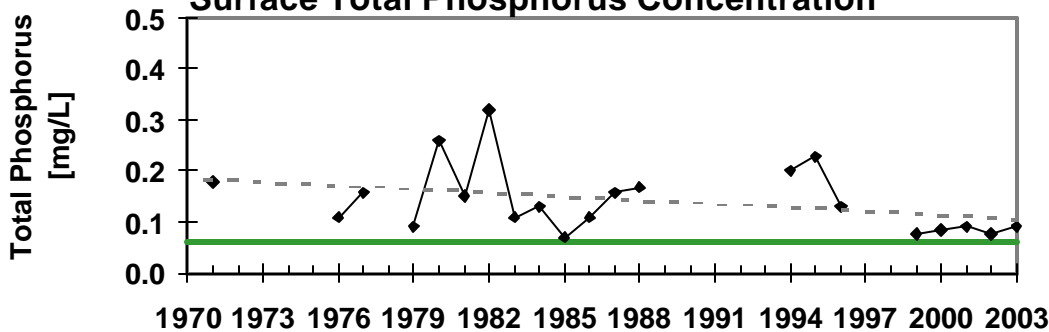

Parley Lake

Upper Watershed

2003 Report Card Grade D

Lake Data

Surface Area:	242	Acres
Maximum Depth:	18	Feet
Mean Depth:	6.83	Feet
Watershed Area to Surface Area:	9.1:1	

Definitions:

TP: Total phosphorus

SRP: Soluble reactive phosphorus

— Guideline: Water quality is impaired at 0.06 mg/L TP or higher

Parley Lake Elevation History

Long-Term Average Summer Surface Total Phosphorus Concentration

Parley Lake

Lake Minnetonka

2003 Report Card Grade D

Improving Quality of Water, Quality of Life

2003 Water Quality Summary Graphs

— Guideline: Water quality is impaired at 0.06 mg/L TP or higher.